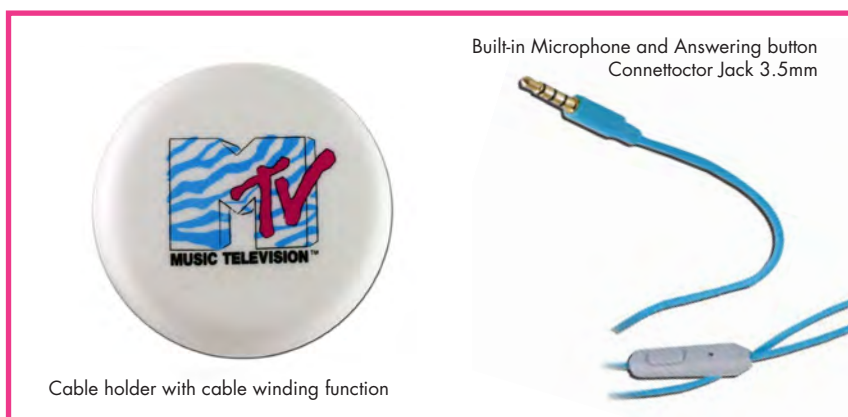

BLUEZEBRA

Garaje

Stereo Earphones

Garaje are your earphones.
Genius and wildness straight in your ears. The explosion of sound.

Connect **Garaje** to your device or smartphone. Select your song & **enjoy it**.
Wear it whenever you like, in the gym, in the park, when you travel by train...when you stay in bed or when you are on the go. Listen to your **music** and, when you get a **call** from a friend, press the answer button and talk.
When you don't use it, wind it in the spool and bring it always with you.
High and low frequencies are perfectly balanced with your Garaje.
Portable and ergonomic, **stylish**.
3.5 mm Jack connector, 1.1 m cable length

www.mtv.com

Designed in Milan / Made in PRC
Imported by Bytecom Fanner BV
Rondven 38, 6026PX Maarheeze - NL